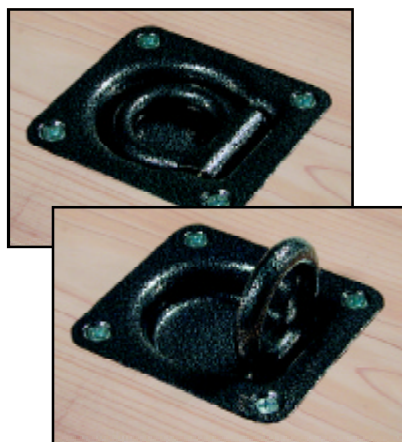

RETRACTABLE DOUBLE-END STRIKING BAG WALL MOUNT

RETRACTABLE DOUBLE-END STRIKING BAG WALL MOUNT

- Perfect for multipurpose rooms.
- Folds flat against wall when not in use.
- Can be configured to rotate to the left or right side.
- Attaches to any standard wall.
- Holes align for 16-inch on-center studs.
- Made in U.S.A.

Use a Recessed Floor Ring or a second MA0352 for the bottom attachment. *For Double-End striking bags only.*

MA0352 Retractable Double-End Striking Bag Wall Mount

RECESSED FLOOR RINGS

Tired of tripping over the bottom plate for your double end bags? These rings mount in the floor and fold flat when not in use. Made of powder coated steel for strength and durability.

MA0310 Recessed Floor Ring

MA0415 Flush Floor Ring

Excellent space saver. Ideal for multipurpose rooms. When not in use, rotate the bag to the stored position against the wall.

		Mounting Hole Centers	Vertical Wall Space	Distance from Wall	Weight
MA0352	DE Retractable Wall Mount	16	4	44	34