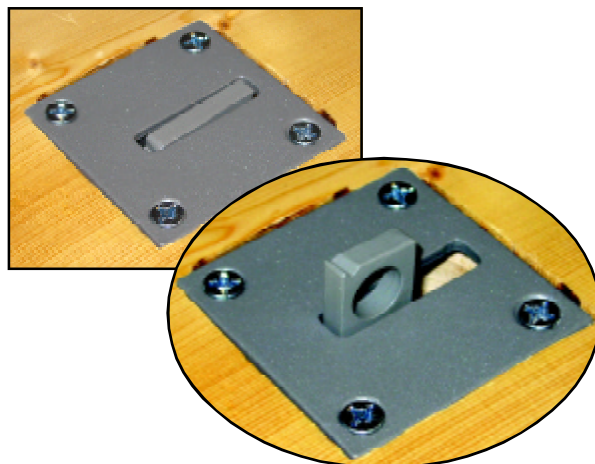

RETRACTABLE DOUBLE-END STRIKING BAG WALL MOUNT

RETRACTABLE DOUBLE-END STRIKING BAG WALL MOUNT

- Perfect for multipurpose rooms.
- Folds flat against wall when not in use.
- Can be configured to rotate to the left or right side.
- Attaches to any standard wall.
- Holes align for 16-inch on-center studs.
- Made in U.S.A.

Use a Recessed Floor Ring or a second MA0352 for the bottom attachment. *For Double-End striking bags only.*

MA0352 Retractable Double-End Striking Bag Wall Mount

RECESSED FLOOR RINGS

Tired of tripping over the bottom plate for your double end bags? These rings mount in the floor and fold flat when not in use. Made of powder coated steel for strength and durability.

MA0310 Recessed Floor Ring

MA0415 Flush Floor Ring

Excellent space saver. Ideal for multipurpose rooms. When not in use, rotate the bag to the stored position against the wall.

		Mounting Hole Centers	Vertical Wall Space	Distance from Wall	Weight
MA0352	DE Retractable Wall Mount	16	4	44	34