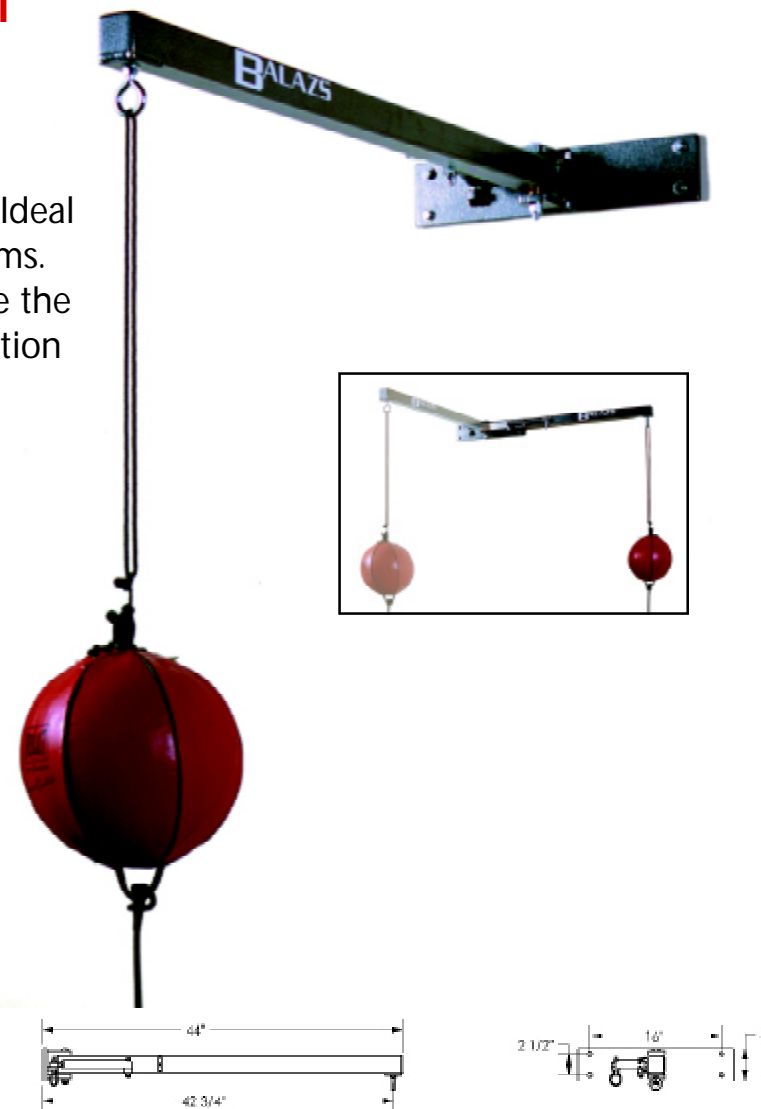

RETRACTABLE DOUBLE-END STRIKING BAG WALL MOUNT

RETRACTABLE DOUBLE-END STRIKING BAG WALL MOUNT

- Perfect for multipurpose rooms.
- Folds flat against wall when not in use.
- Can be configured to rotate to the left or right side.
- Attaches to any standard wall.
- Holes align for 16-inch on-center studs.
- Made in U.S.A.

Use a Recessed Floor Ring or a second MA0352 for the bottom attachment. *For Double-End striking bags only.*

MA0352 Retractable Double-End Striking Bag Wall Mount

RECESSED FLOOR RINGS

Tired of tripping over the bottom plate for your double end bags? These rings mount in the floor and fold flat when not in use. Made of powder coated steel for strength and durability.

MA0310 Recessed Floor Ring

MA0415 Flush Floor Ring

Excellent space saver. Ideal for multipurpose rooms. When not in use, rotate the bag to the stored position against the wall.

		Mounting Hole Centers	Vertical Wall Space	Distance from Wall	Weight
MA0352	DE Retractable Wall Mount	16	4	44	34